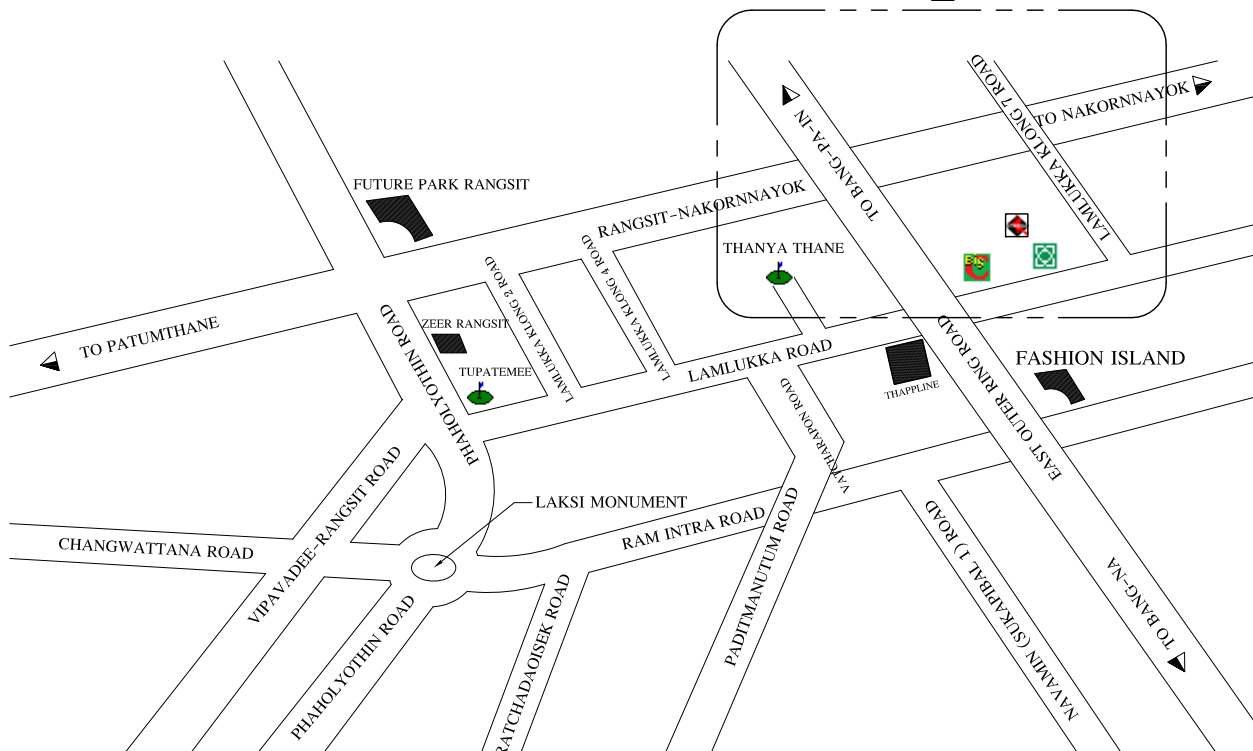

STREGA CO., LTD
 8/58 Moo 8, Bungkamproi, Lamlukka, Patumthani 12150 Thailand
 Phone :+66 (0)2 987 96 67
 :+66 (0)2 549 2133-4
 Fax :+66 (0)2 987 96 68
www.strega.co.th

	BUDDHIST TEMPLE		STADIUM, GOLF COURSE		ESSO GAS STATION		LOTUS DEPARTMENT STORE
	GOVERNMENT OFFICE		PTT GAS STATION		HOUSING ESTATE		BIG C DEPARTMENT STORE
	POST OFFICE		SHELL GAS STATION		FRESH MARKET		