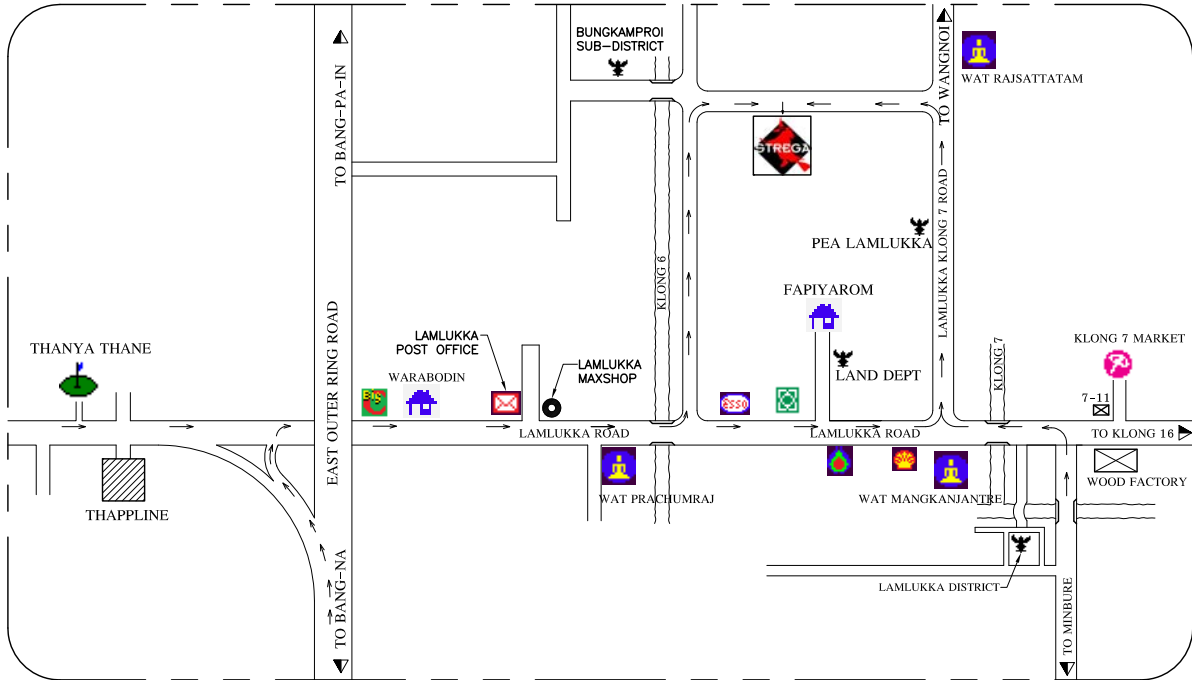

STREGA CO., LTD
 8/58 Moo 8, Bungkamproi, Lamlukka, Patumthani 12150 Thailand
 Phone :+66 (0)2 987 96 67
 :+66 (0)2 549 2133-4
 Fax :+66 (0)2 987 96 68
www.strega.co.th

	BUDDHIST TEMPLE		STADIUM, GOLF COURSE		ESSO GAS STATION		LOTUS DEPARTMENT STORE
	GOVERNMENT OFFICE		PTT GAS STATION		HOUSING ESTATE		BIG C DEPARTMENT STORE
	POST OFFICE		SHELL GAS STATION		FRESH MARKET		